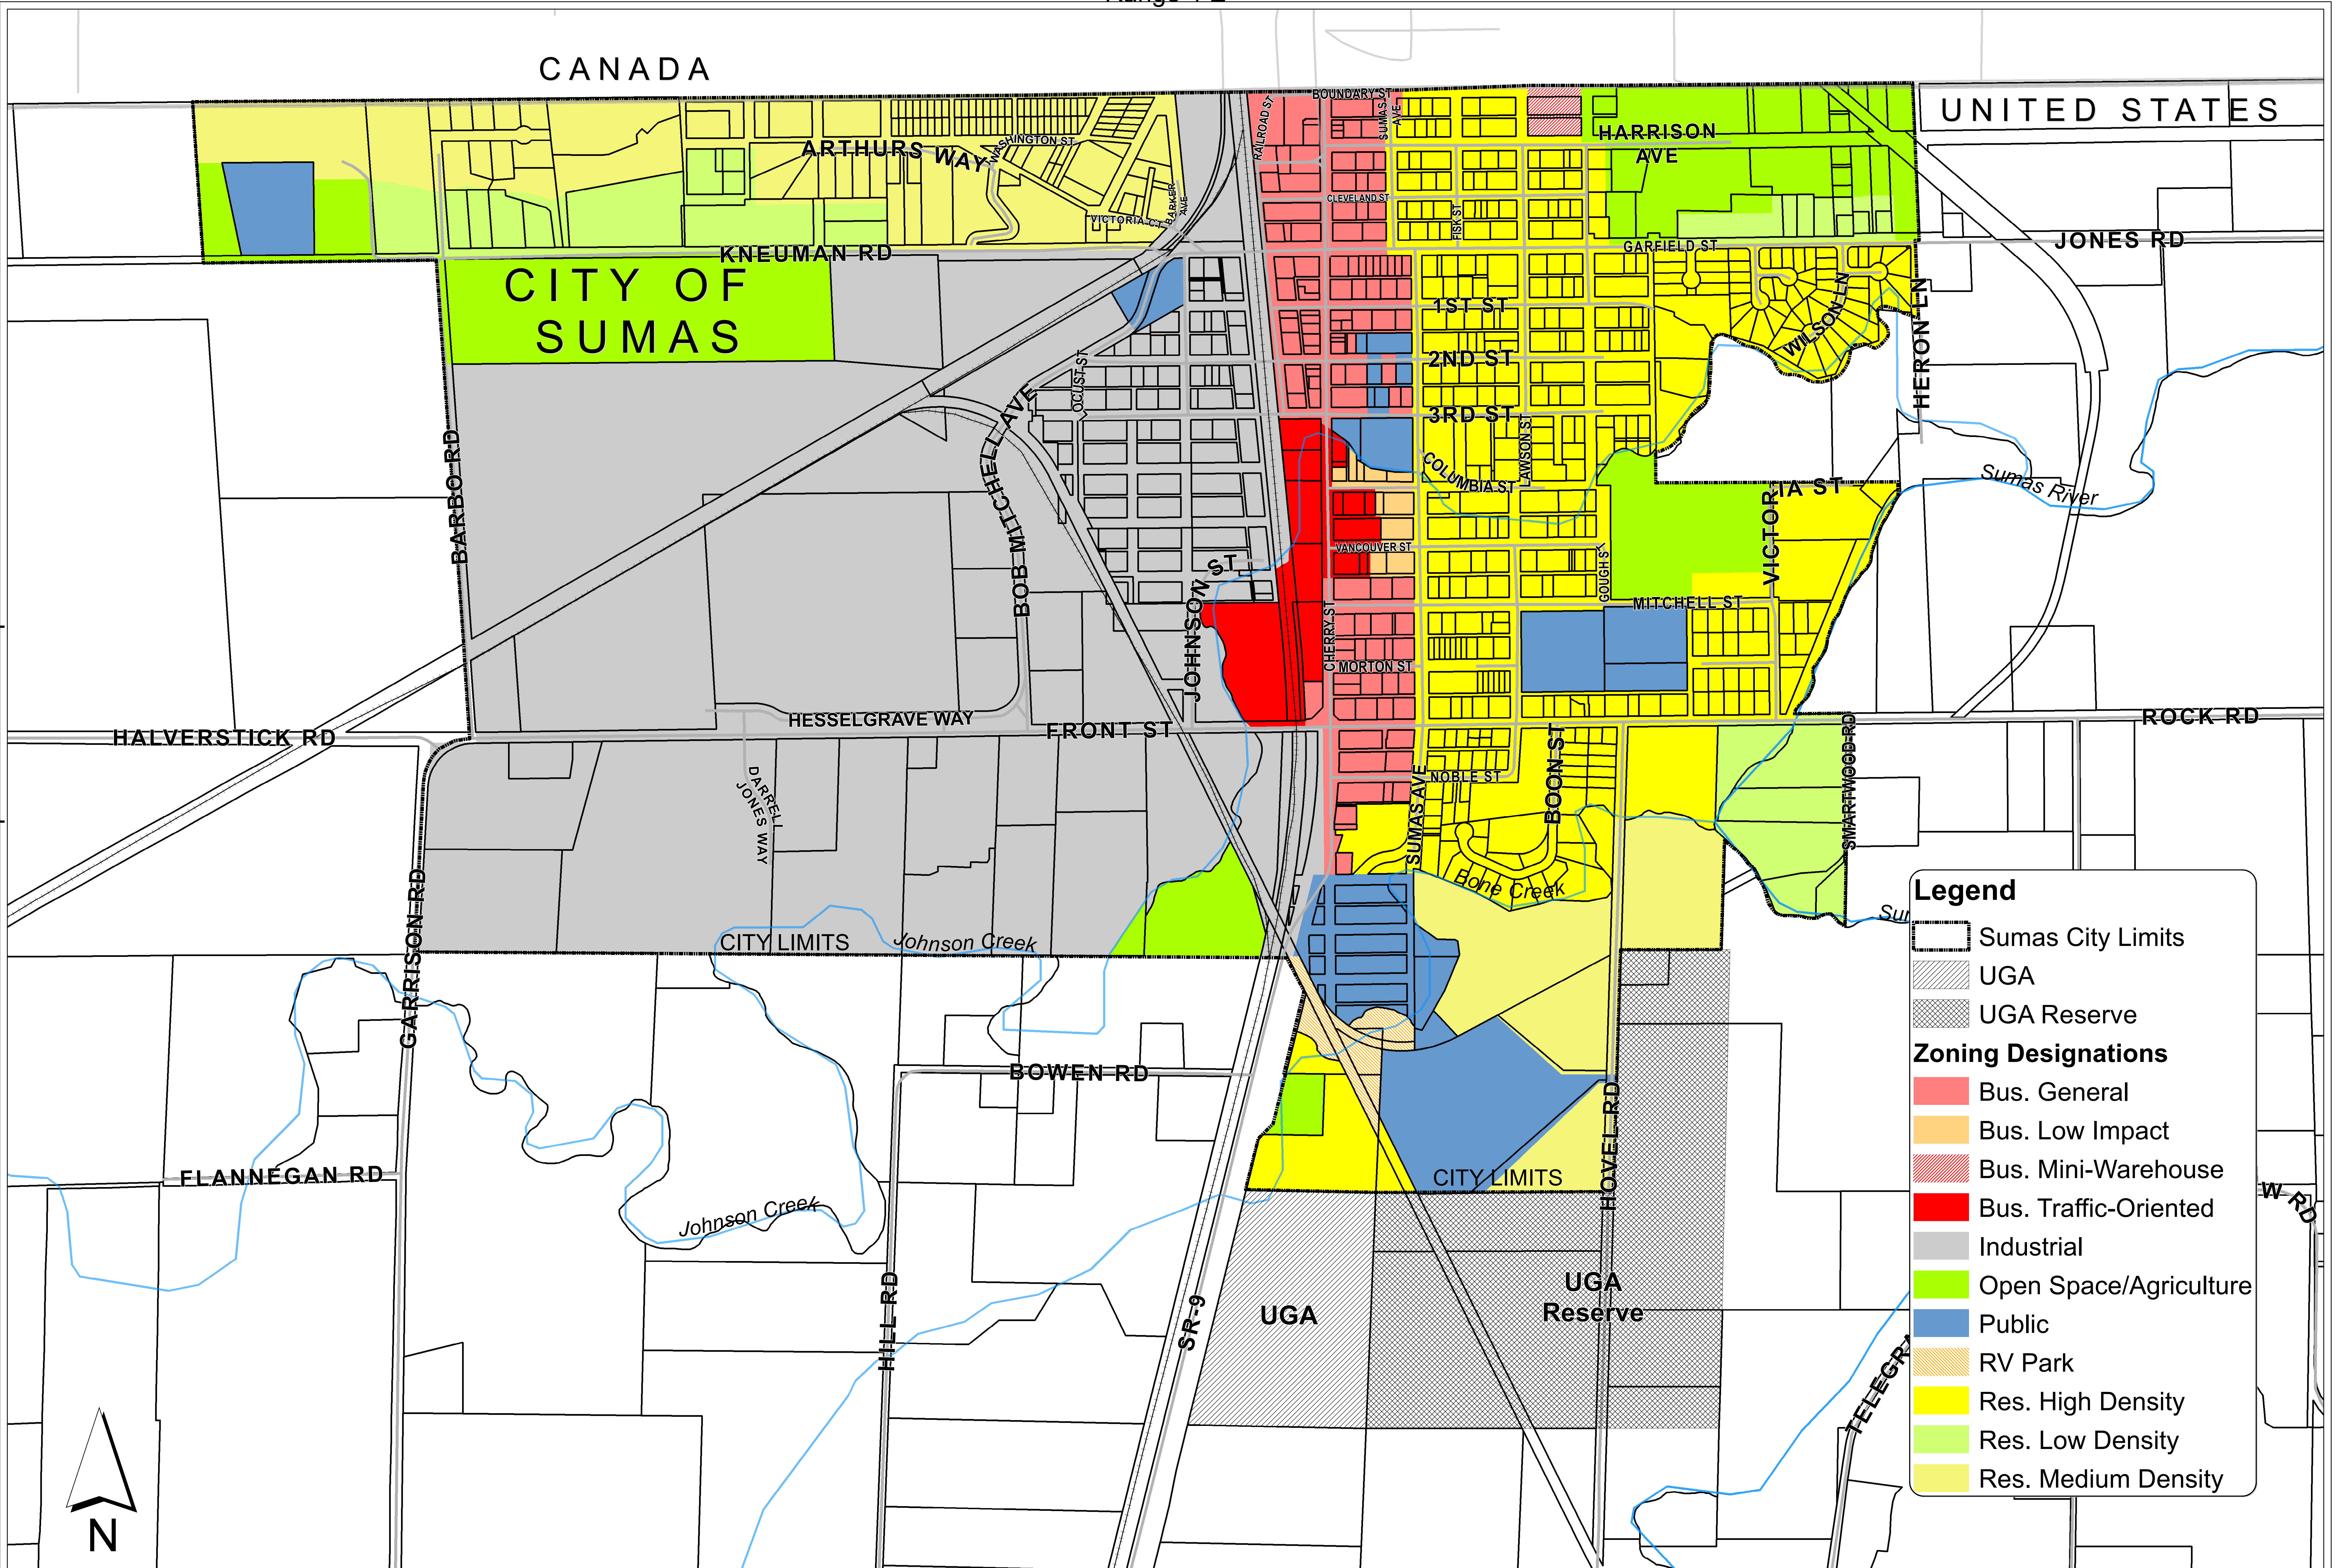

CANADA

UNITED STATES

CITY OF SUMAS

Township 40 N - Township 41 N

Legend

- Sumas City Limits
- UGA
- UGA Reserve

Zoning Designations

- Bus. General
- Bus. Low Impact
- Bus. Mini-Warehouse
- Bus. Traffic-Oriented
- Industrial
- Open Space/Agriculture
- Public
- RV Park
- Res. High Density
- Res. Low Density
- Res. Medium Density

PROJECTION:
UTM Zone 10 North
NAD 27
SCALE: 1:3,600

CITY OF SUMAS, WA EXHIBIT A OFFICIAL ZONING MAP

DATA SOURCES:
Whatcom County Assessor's
Office & Planning Department,
and the City of Sumas

Date: December 11, 2023